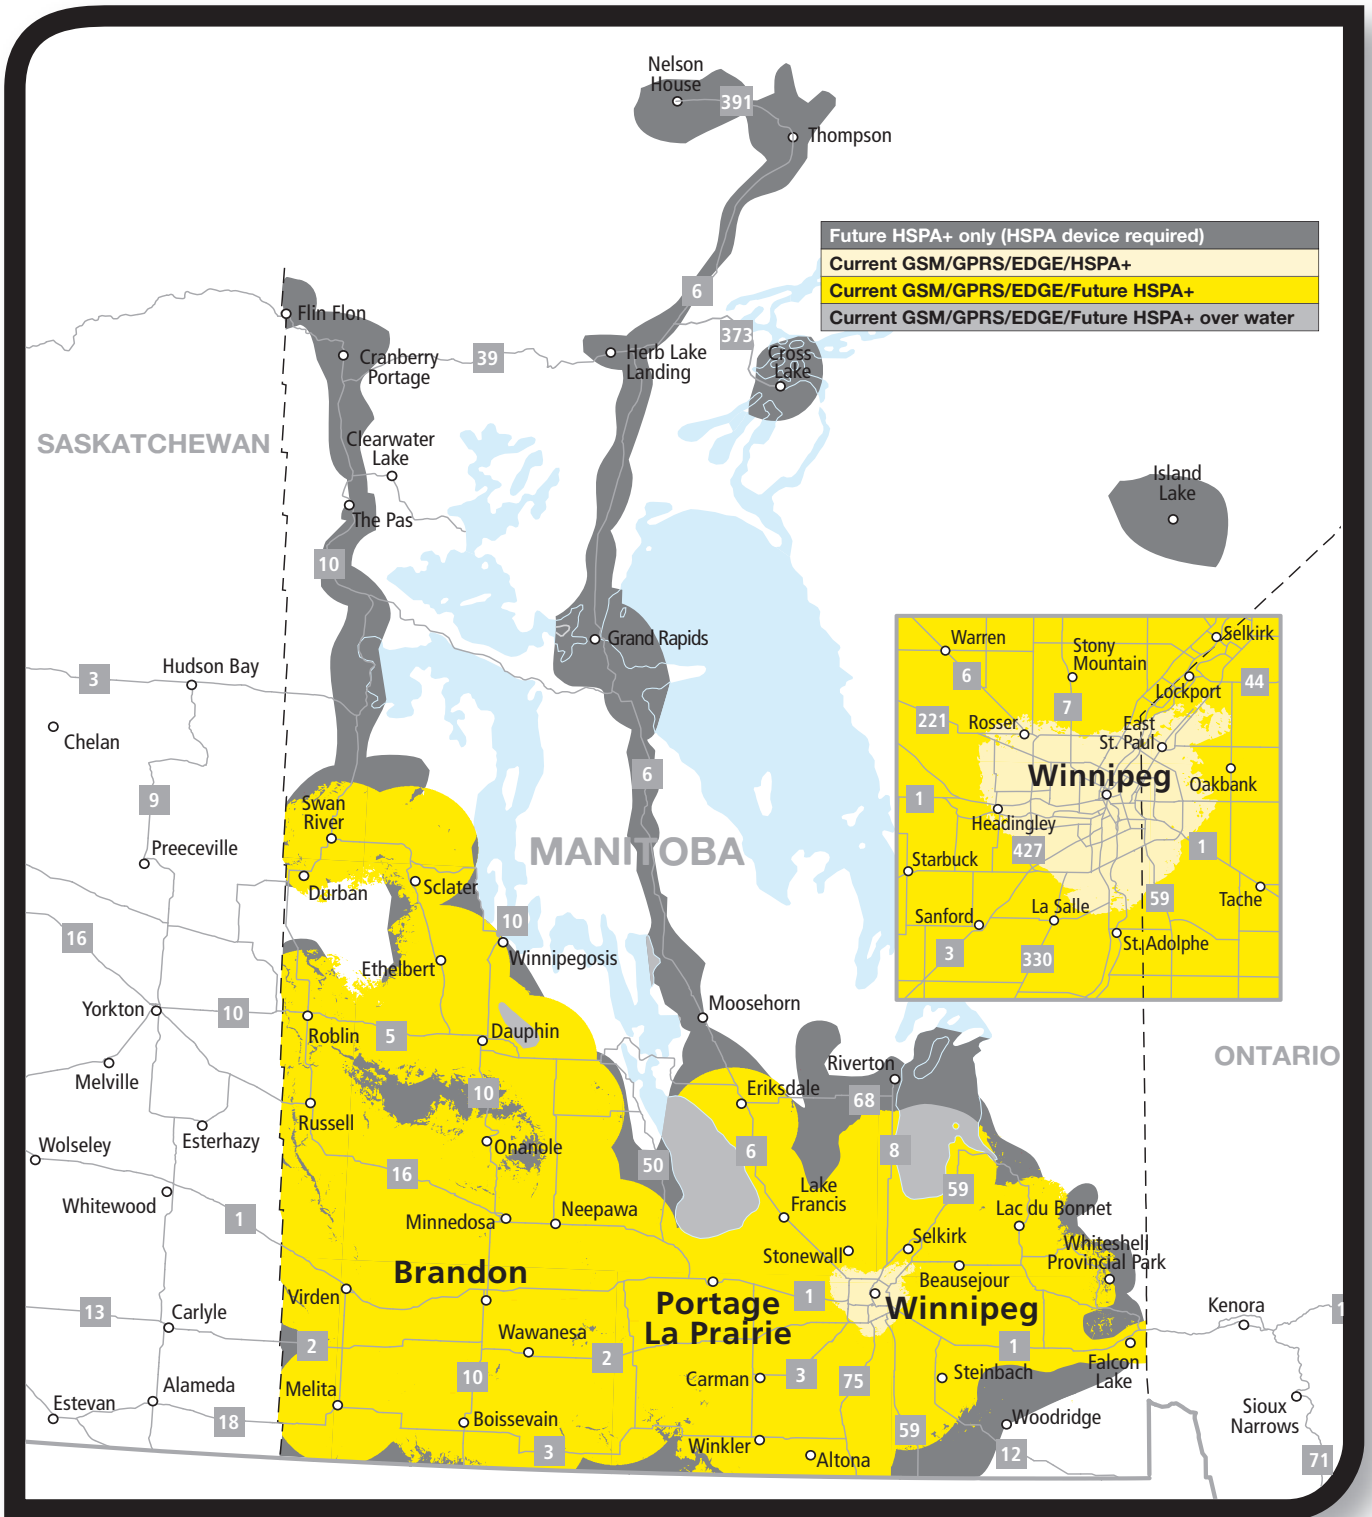

MANITOBA

Future Coverage Map

Coverage Maps for other provinces available at www.fido.ca/coverage

This map is a general representation of wireless coverage, where indicated. The areas shown are approximate. Actual coverage area may vary from map graphics. Reception may be affected by various factors, including system availability and capacity, customer's equipment, signal strength, topography and environmental conditions. Charges are based on the location of the site receiving and transmitting the signal, not the location of the subscriber. Future HSPA+ only areas require an HSPA device.