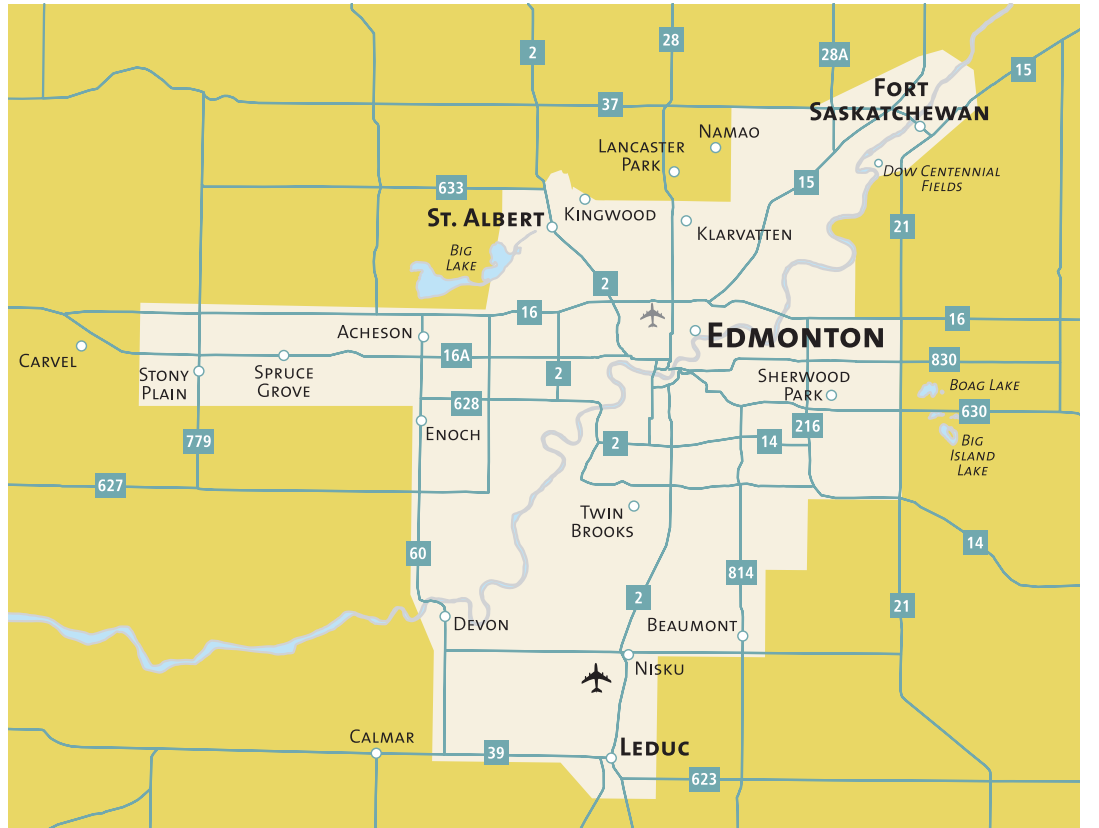

- The FULLFIDO zone
- The integrated wireless network (35¢ per minute)

- The FULLFIDO zone
- The integrated wireless network (35¢ per minute)

- The **FULLFIDO** zone
- The integrated wireless network (35¢ per minute)

- The **FULLFIDO** zone
- The integrated wireless network (354 per minute)