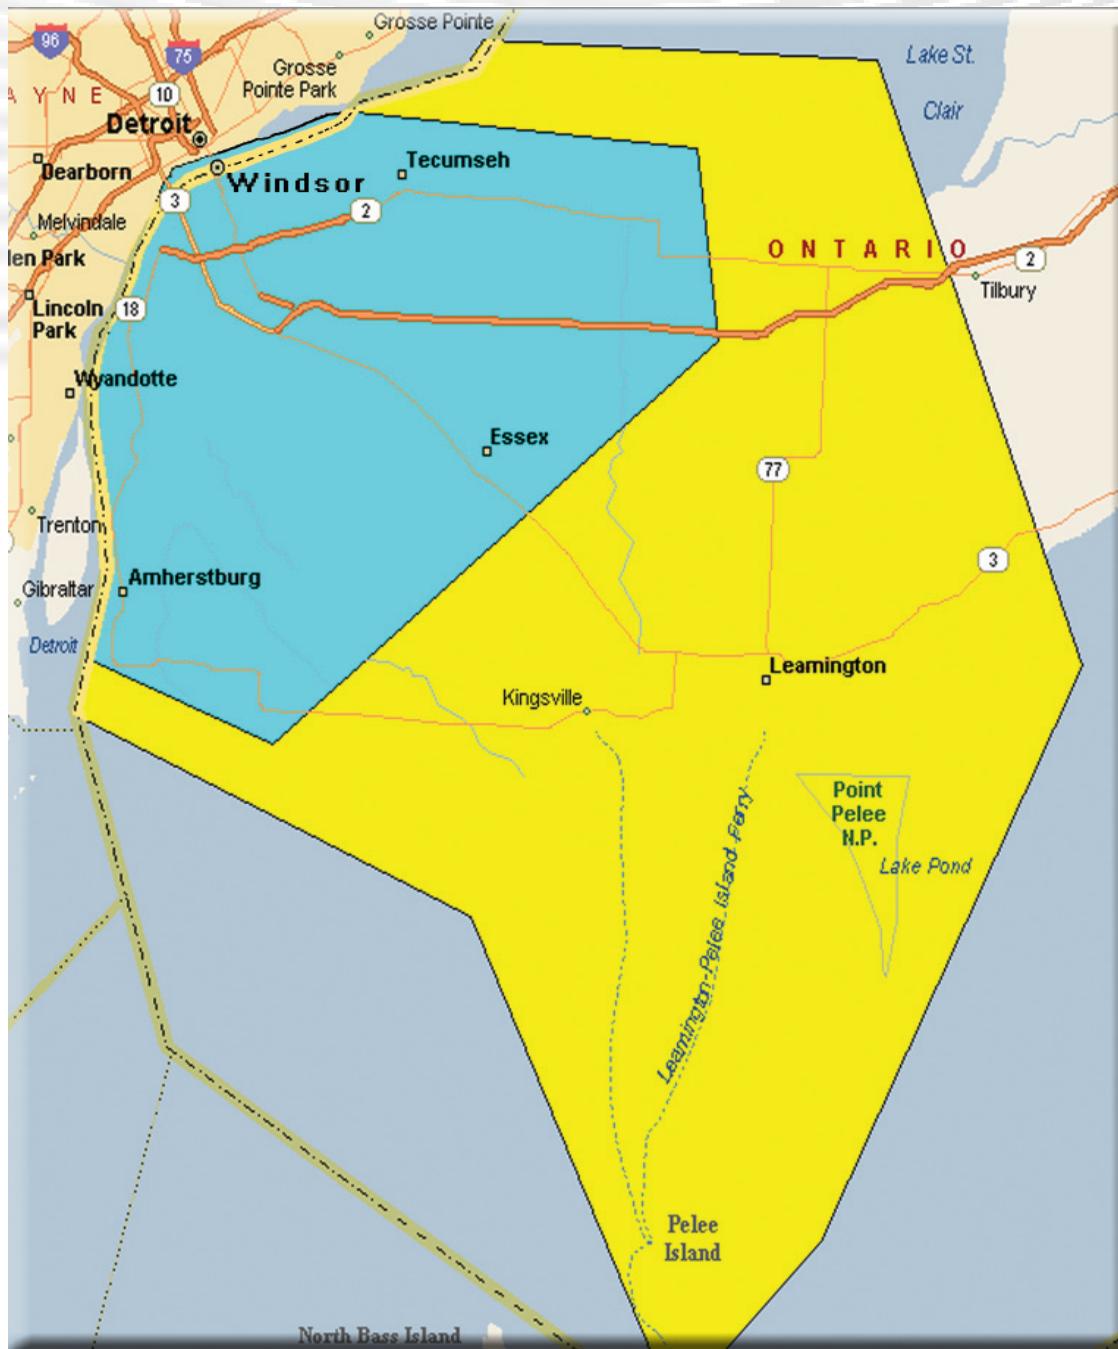

LOCAL CALLING AREA MAP* WINDSOR, ONTARIO

How Local Calling Areas Work

For an explanation of how local calling works and Fido Local Calling Area Policy, please visit fido.ca/callingareas

Incoming

Any call received in the blue/yellow area on a Fido phone with a Windsor phone number is local.

Outgoing

Any call made from a Fido phone within the blue area to a local number (or number based) in the blue/yellow area is local.

*Map is a general representation of the Local Calling Area coverage, where indicated. The areas shown are approximate. Actual coverage area may vary from map graphics. Charges are based on the location of the site receiving and transmitting the signal, not the location of the subscriber.