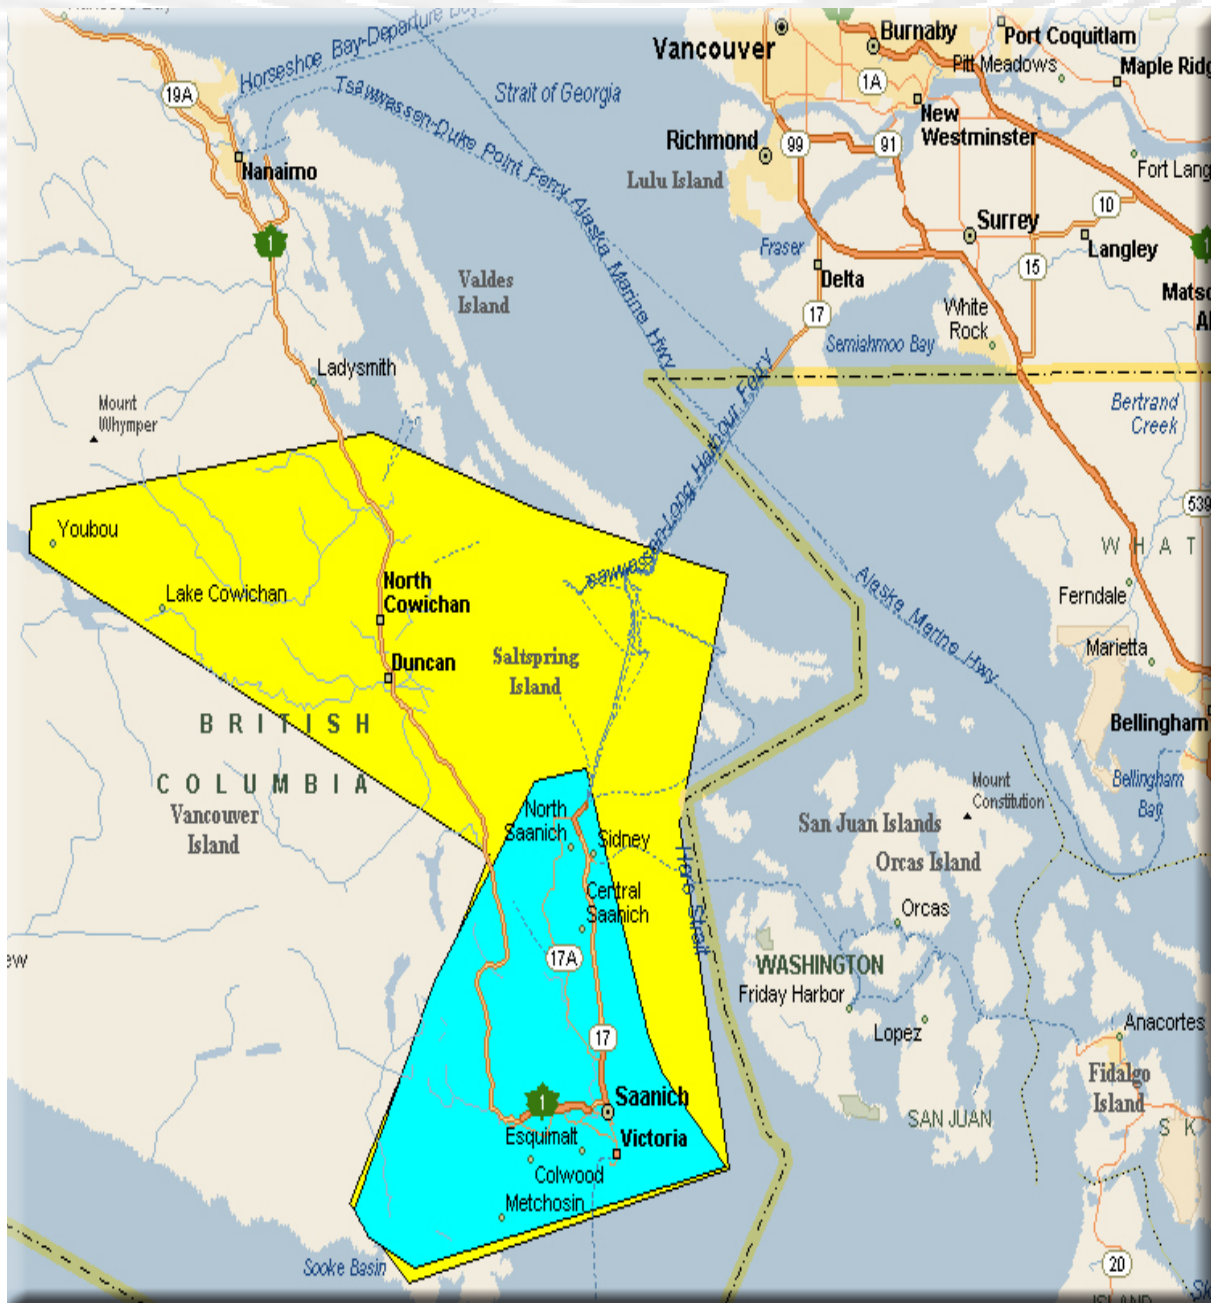

LOCAL CALLING AREA MAP*

VICTORIA, BC

How Local Calling Areas Work

For an explanation of how local calling works and Fido Local Calling Area Policy, please visit fido.ca/callingareas

Incoming

Any call received in the blue/yellow area on a Fido phone with a Victoria phone number is local.

Outgoing

Any call made from a Fido phone within the blue area to a local number (or number based) in the blue/yellow area is local.

*Map is a general representation of the Local Calling Area coverage, where indicated. The areas shown are approximate. Actual coverage area may vary from map graphics. Charges are based on the location of the site receiving and transmitting the signal, not the location of the subscriber.