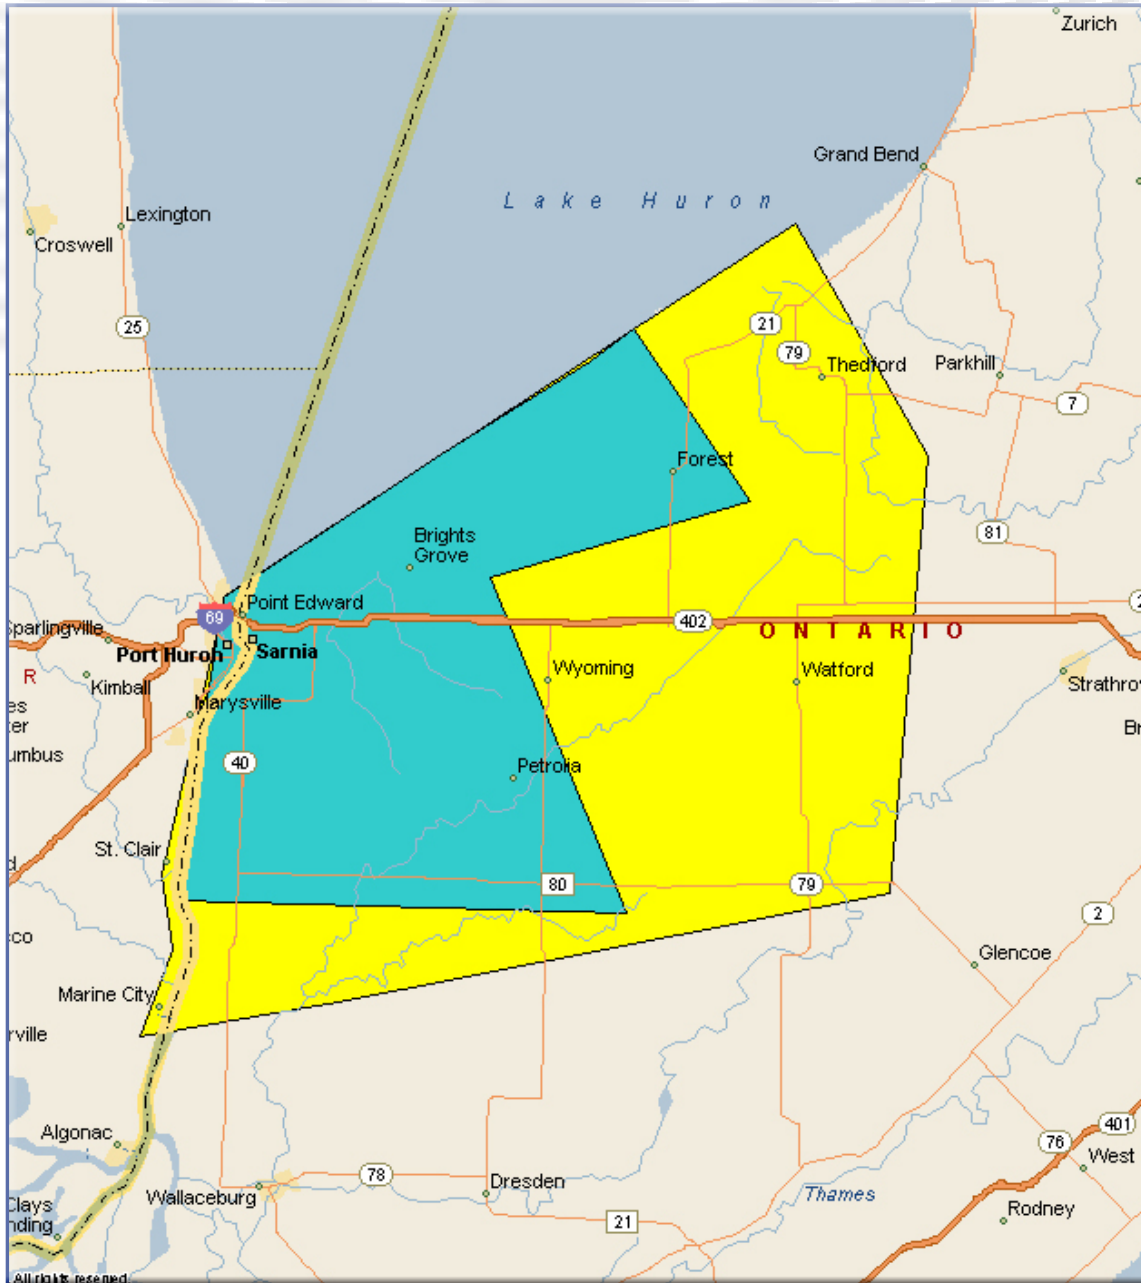

LOCAL CALLING AREA MAP*

SARNIA, ONTARIO

How Local Calling Areas Work

For an explanation of how local calling works and Fido Local Calling Area Policy, please visit fido.ca/callingareas

Incoming

Any call received in the blue/yellow area on a Fido phone with a Sarnia phone number is local.

Outgoing

Any call made from a Fido phone within the blue area to a local number (or number based) in the blue/yellow area is local.

*Map is a general representation of the Local Calling Area coverage, where indicated. The areas shown are approximate. Actual coverage area may vary from map graphics. Charges are based on the location of the site receiving and transmitting the signal, not the location of the subscriber.