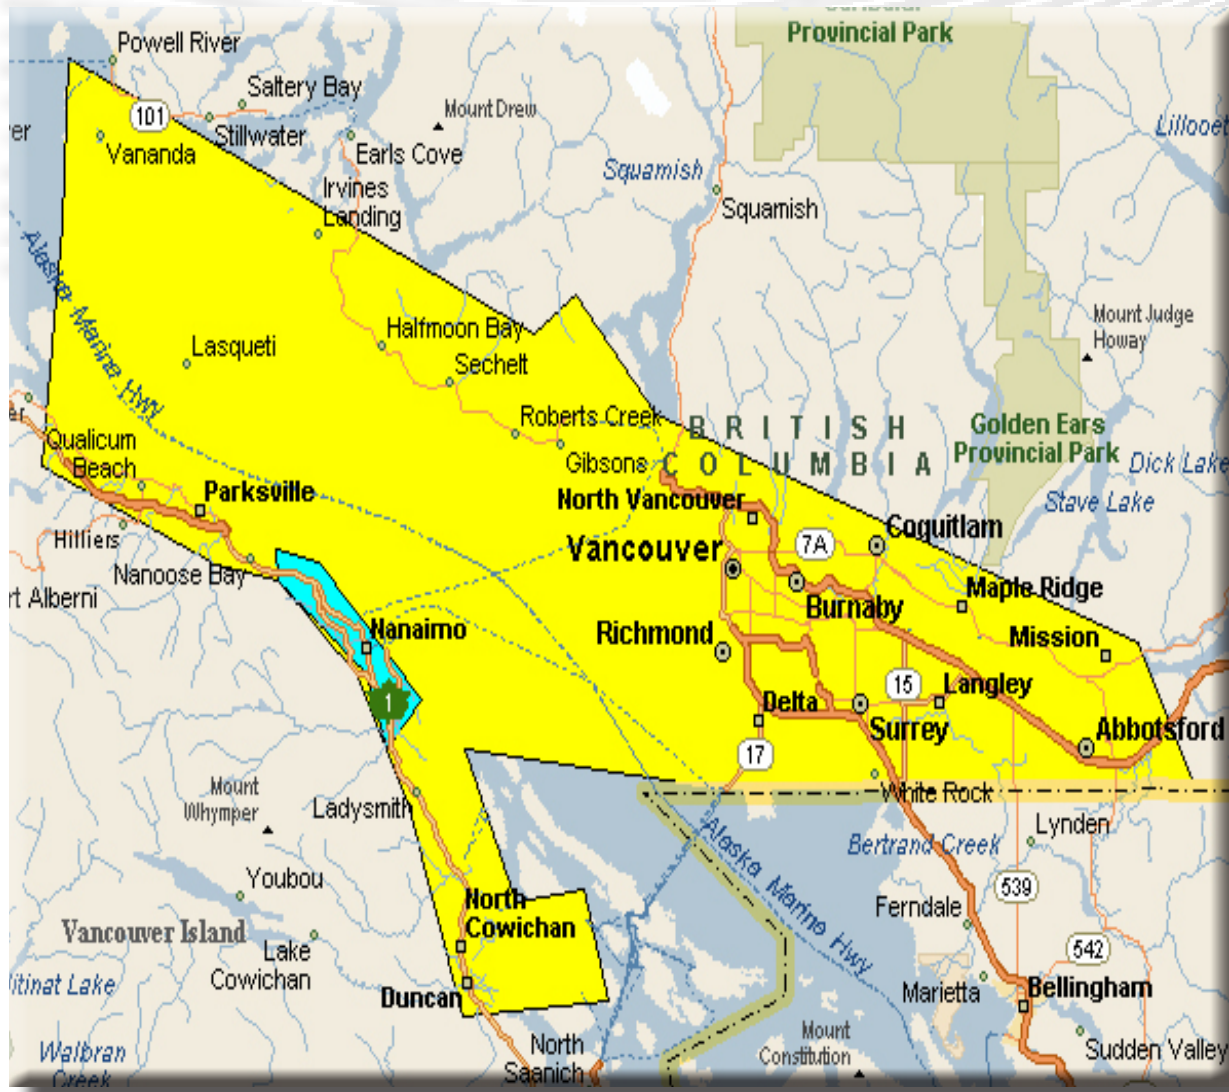

LOCAL CALLING AREA MAP*

NANAIMO, BC

How Local Calling Areas Work

For an explanation of how local calling works and Fido Local Calling Area Policy, please visit fido.ca/callingareas

Incoming

Any call received in the blue/yellow area on a Fido phone with a Nanaimo phone number is local.

Outgoing

Any call made from a Fido phone within the blue area to a local number (or number based) in the blue/yellow area is local.

*Map is a general representation of the Local Calling Area coverage, where indicated. The areas shown are approximate. Actual coverage area may vary from map graphics. Charges are based on the location of the site receiving and transmitting the signal, not the location of the subscriber.