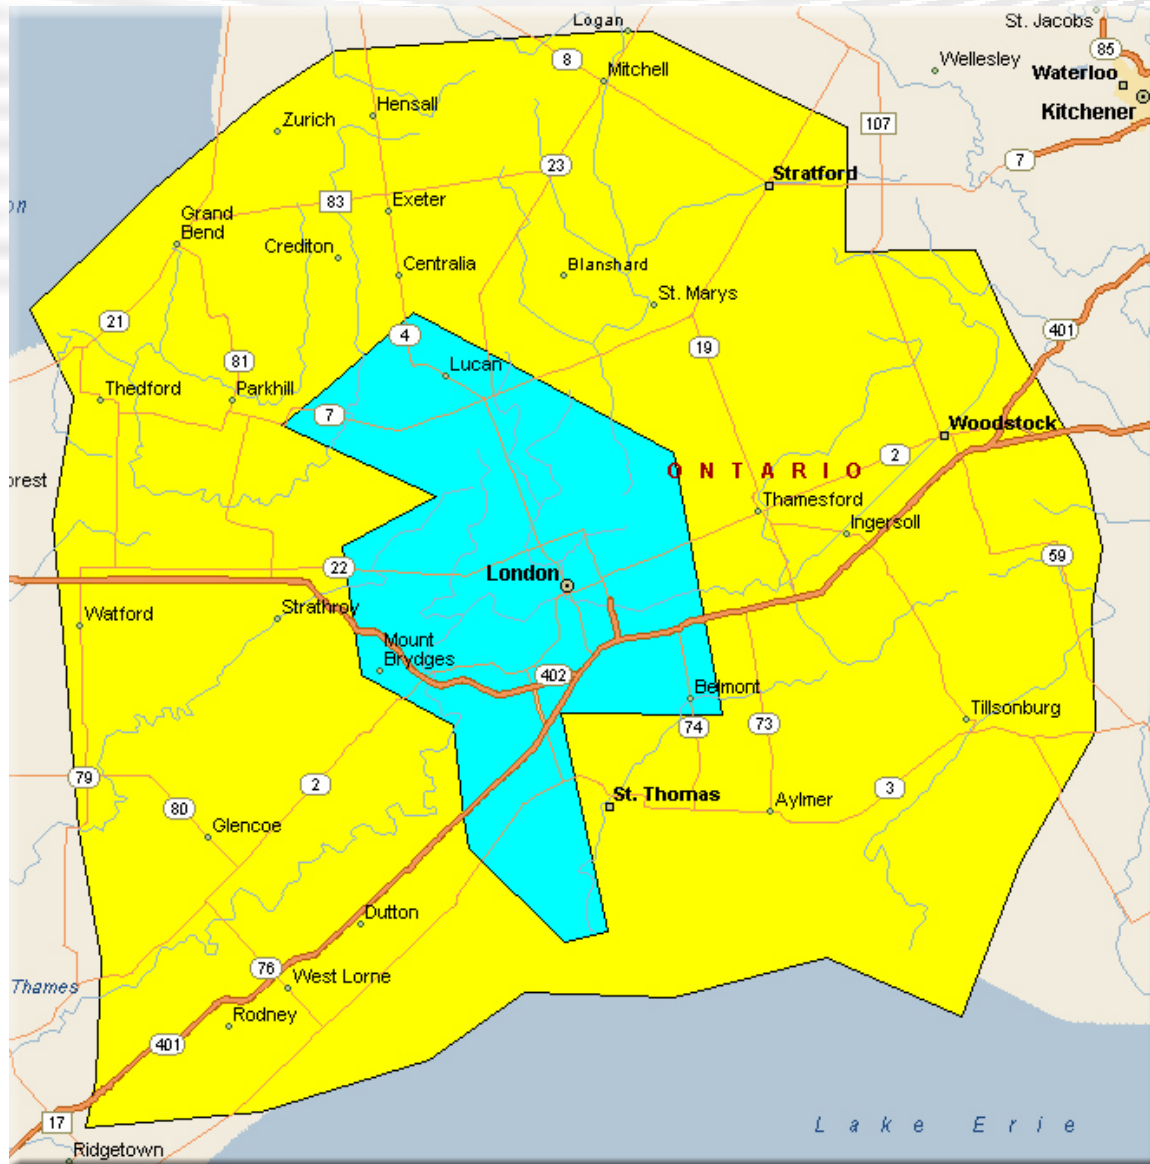

LOCAL CALLING AREA MAP* LONDON, ONTARIO

How Local Calling Areas Work

For an explanation of how local calling works and Fido Local Calling Area Policy, please visit fido.ca/callingareas

Incoming

Any call received in the blue/yellow area on a Fido phone with a London phone number is local.

Outgoing

Any call made from a Fido phone within the blue area to a local number (or number based) in the blue/yellow area is local.

*Map is a general representation of the Local Calling Area coverage, where indicated. The areas shown are approximate. Actual coverage area may vary from map graphics. Charges are based on the location of the site receiving and transmitting the signal, not the location of the subscriber.