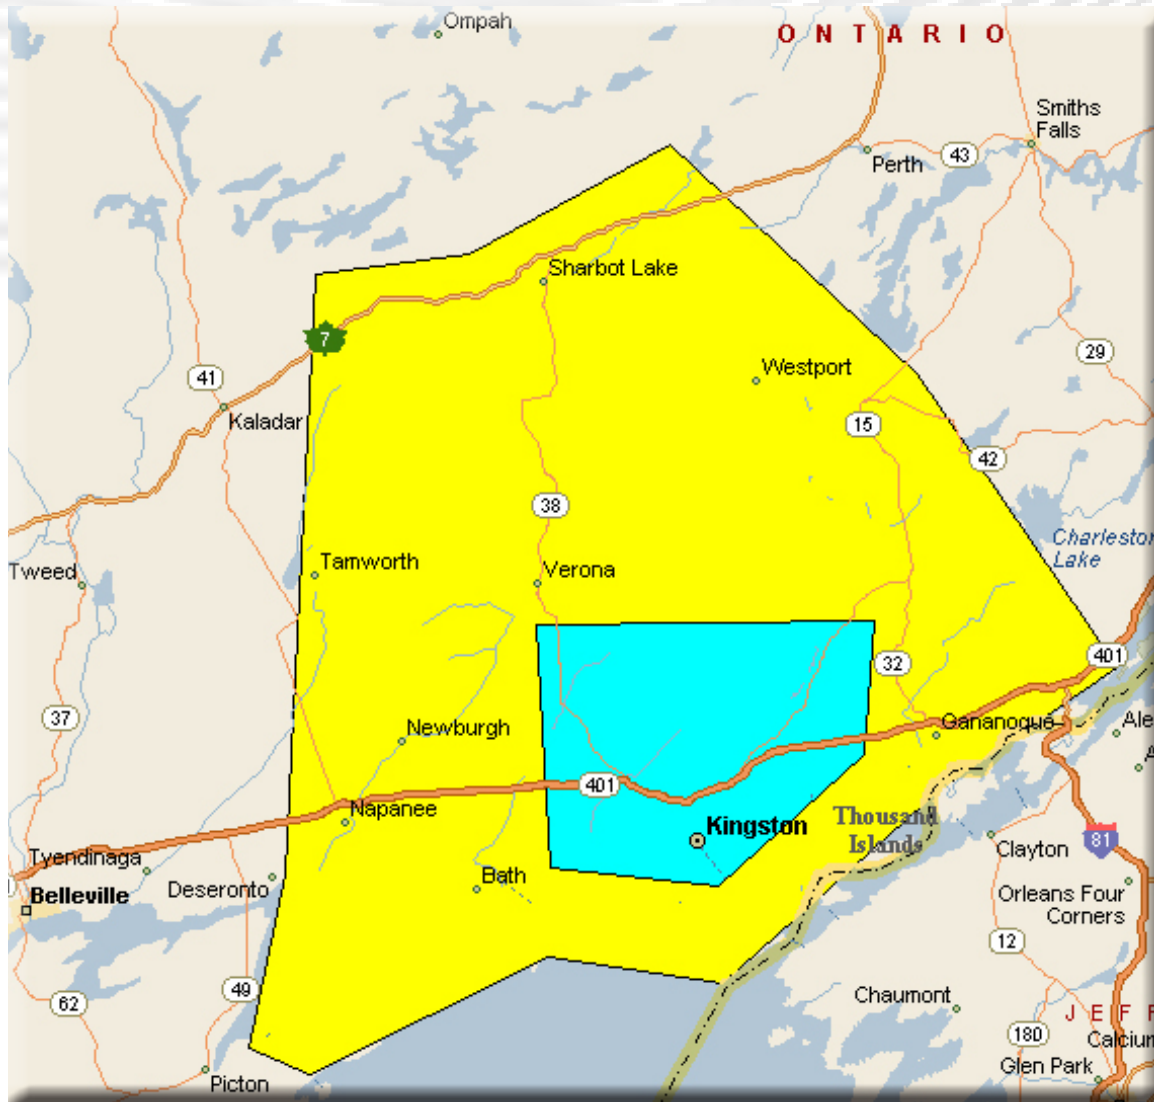

LOCAL CALLING AREA MAP* KINGSTON, ONTARIO

How Local Calling Areas Work

For an explanation of how local calling works and Fido Local Calling Area Policy, please visit fido.ca/callingareas

Incoming

Any call received in the blue/yellow area on a Fido phone with a Kingston phone number is local.

Outgoing

Any call made from a Fido phone within the blue area to a local number (or number based) in the blue/yellow area is local.

*Map is a general representation of the Local Calling Area coverage, where indicated. The areas shown are approximate. Actual coverage area may vary from map graphics. Charges are based on the location of the site receiving and transmitting the signal, not the location of the subscriber.