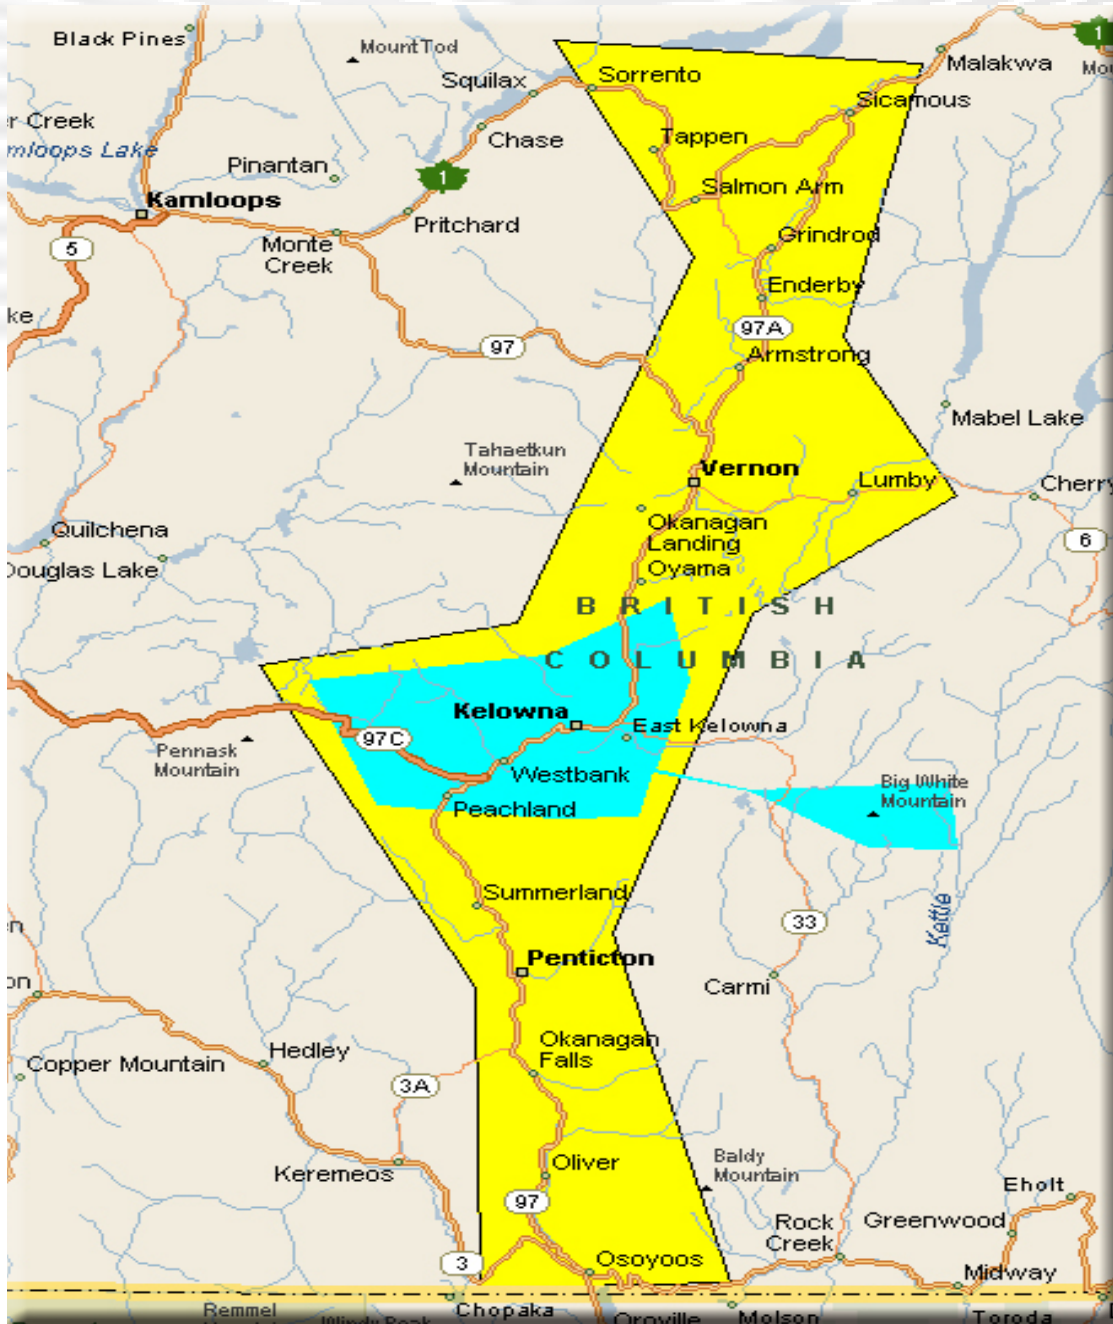

LOCAL CALLING AREA MAP*

KELOWNA, BC

How Local Calling Areas Work

For an explanation of how local calling works and Fido Local Calling Area Policy, please visit fido.ca/callingareas

Incoming

Any call received in the blue/yellow area on a Fido phone with a Kelowna phone number is local.

Outgoing

Any call made from a Fido phone within the blue area to a local number (or number based) in the blue/yellow area is local.

*Map is a general representation of the Local Calling Area coverage, where indicated. The areas shown are approximate. Actual coverage area may vary from map graphics. Charges are based on the location of the site receiving and transmitting the signal, not the location of the subscriber.