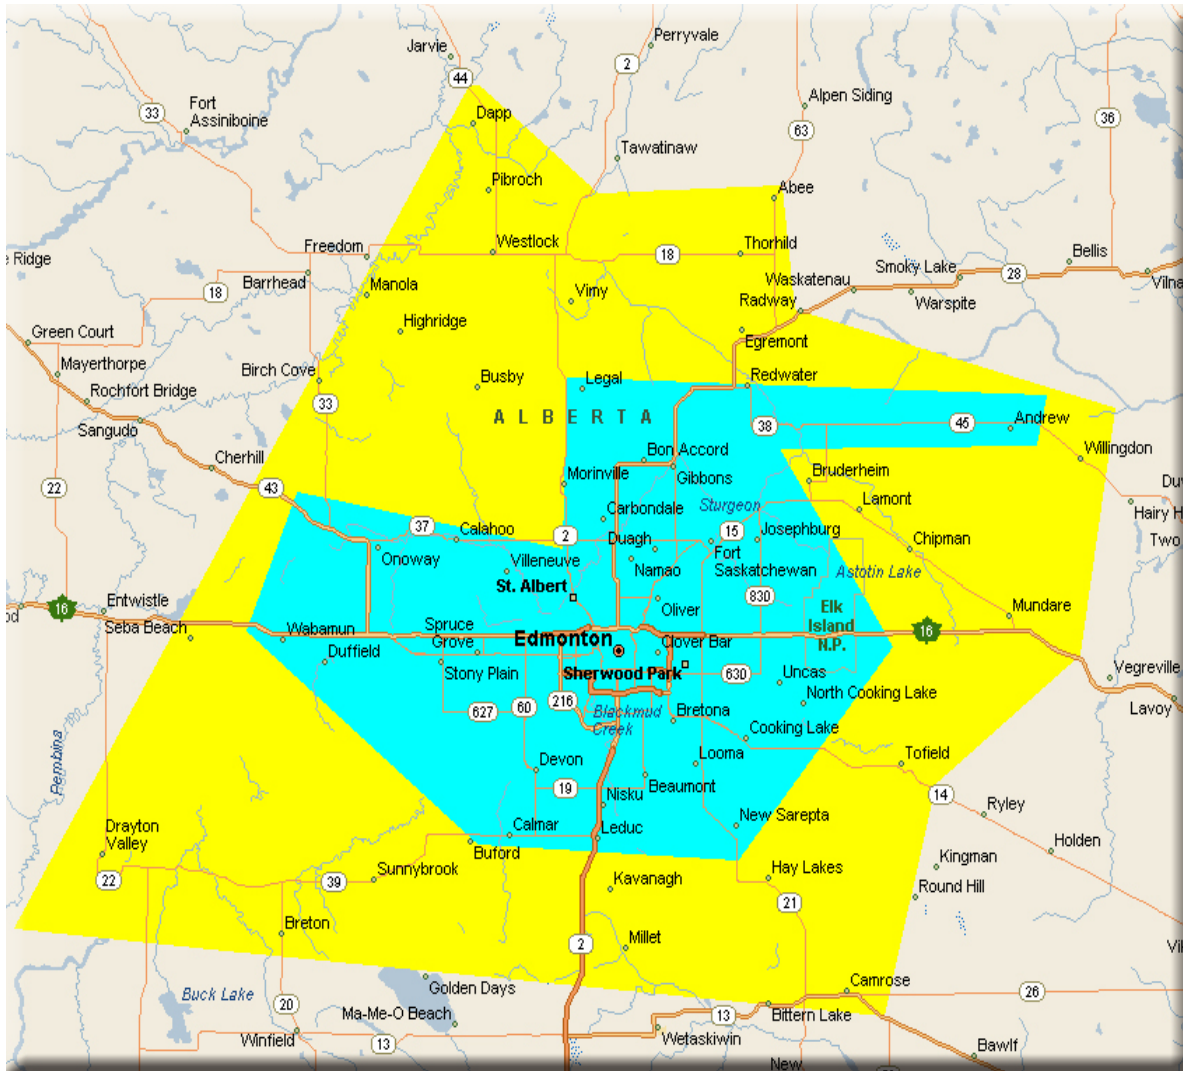

LOCAL CALLING AREA MAP*

EDMONTON, ALBERTA

How Local Calling Areas Work

For an explanation of how local calling works and Fido Local Calling Area Policy, please visit fido.ca/callingareas

Incoming

Any call received in the blue/yellow area on a Fido phone with a Edmonton phone number is local.

Outgoing

Any call made from a Fido phone within the blue area to a local number (or number based) in the blue/yellow area is local.

*Map is a general representation of the Local Calling Area coverage, where indicated. The areas shown are approximate. Actual coverage area may vary from map graphics. Charges are based on the location of the site receiving and transmitting the signal, not the location of the subscriber.